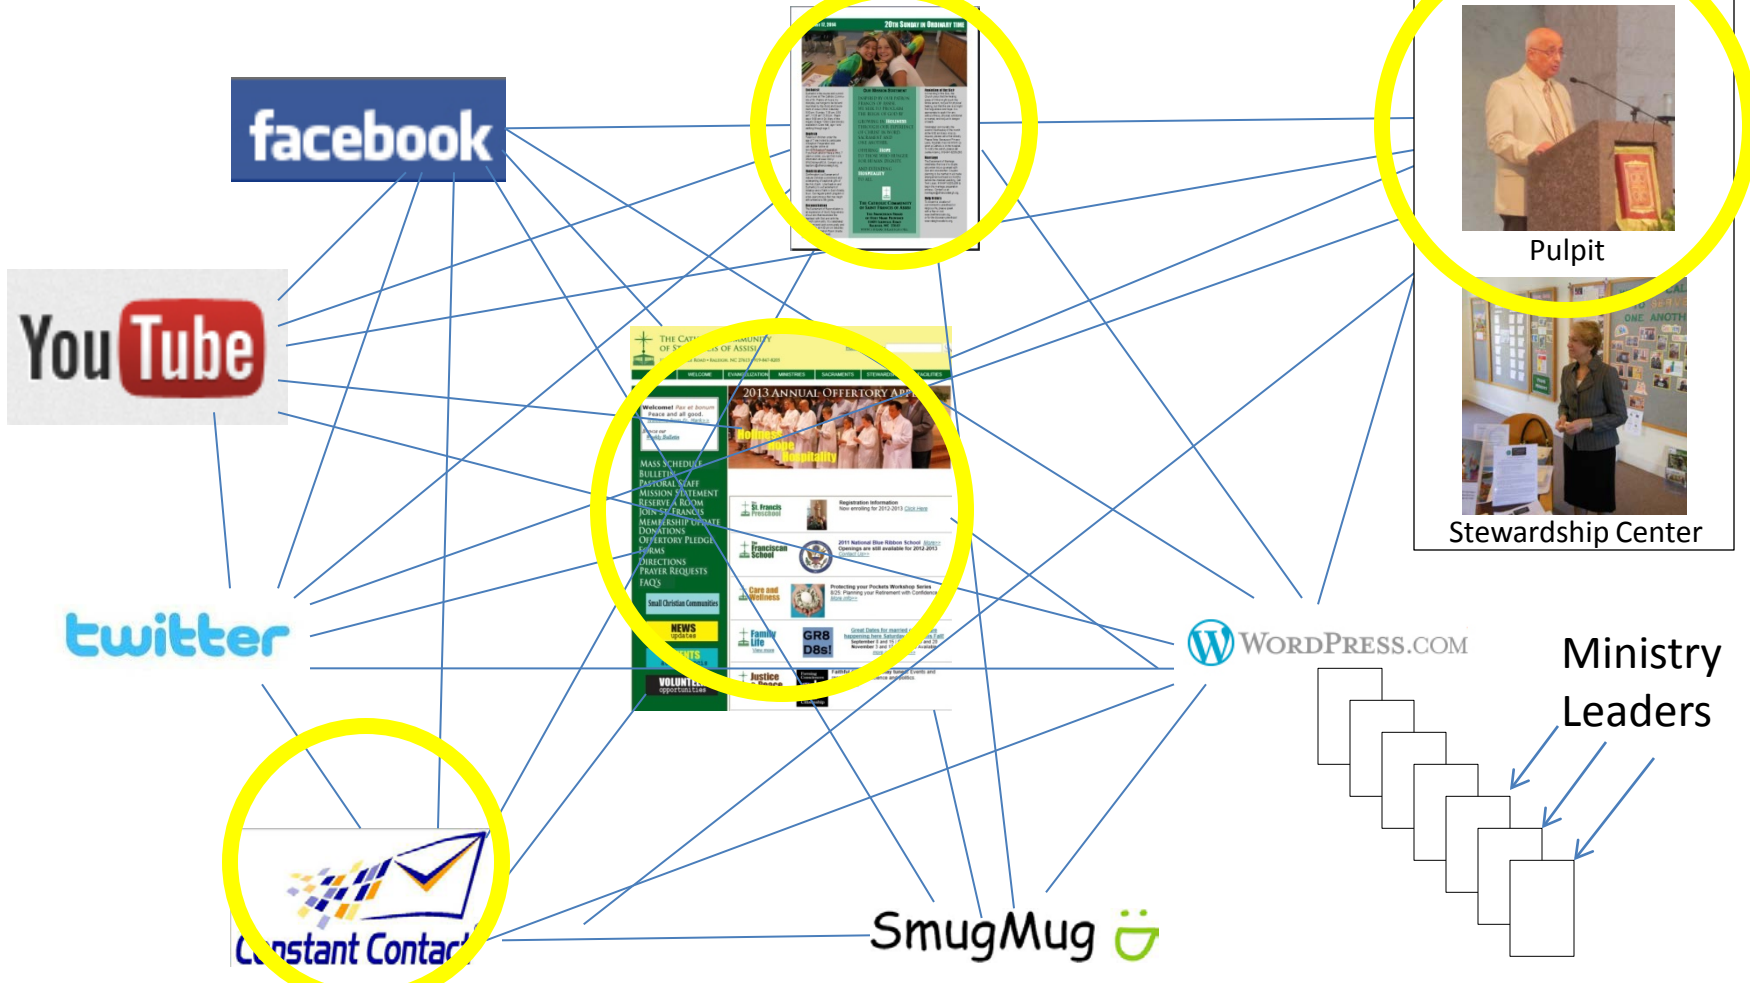

In Church

HOLINESS HOPE HOSPITALITY

THE CATHOLIC COMMUNITY OF ST. FRANCIS OF ASSISI
11401 LEESVILLE ROAD, RALEIGH, NC 27613

Communications: Social Media

facebook