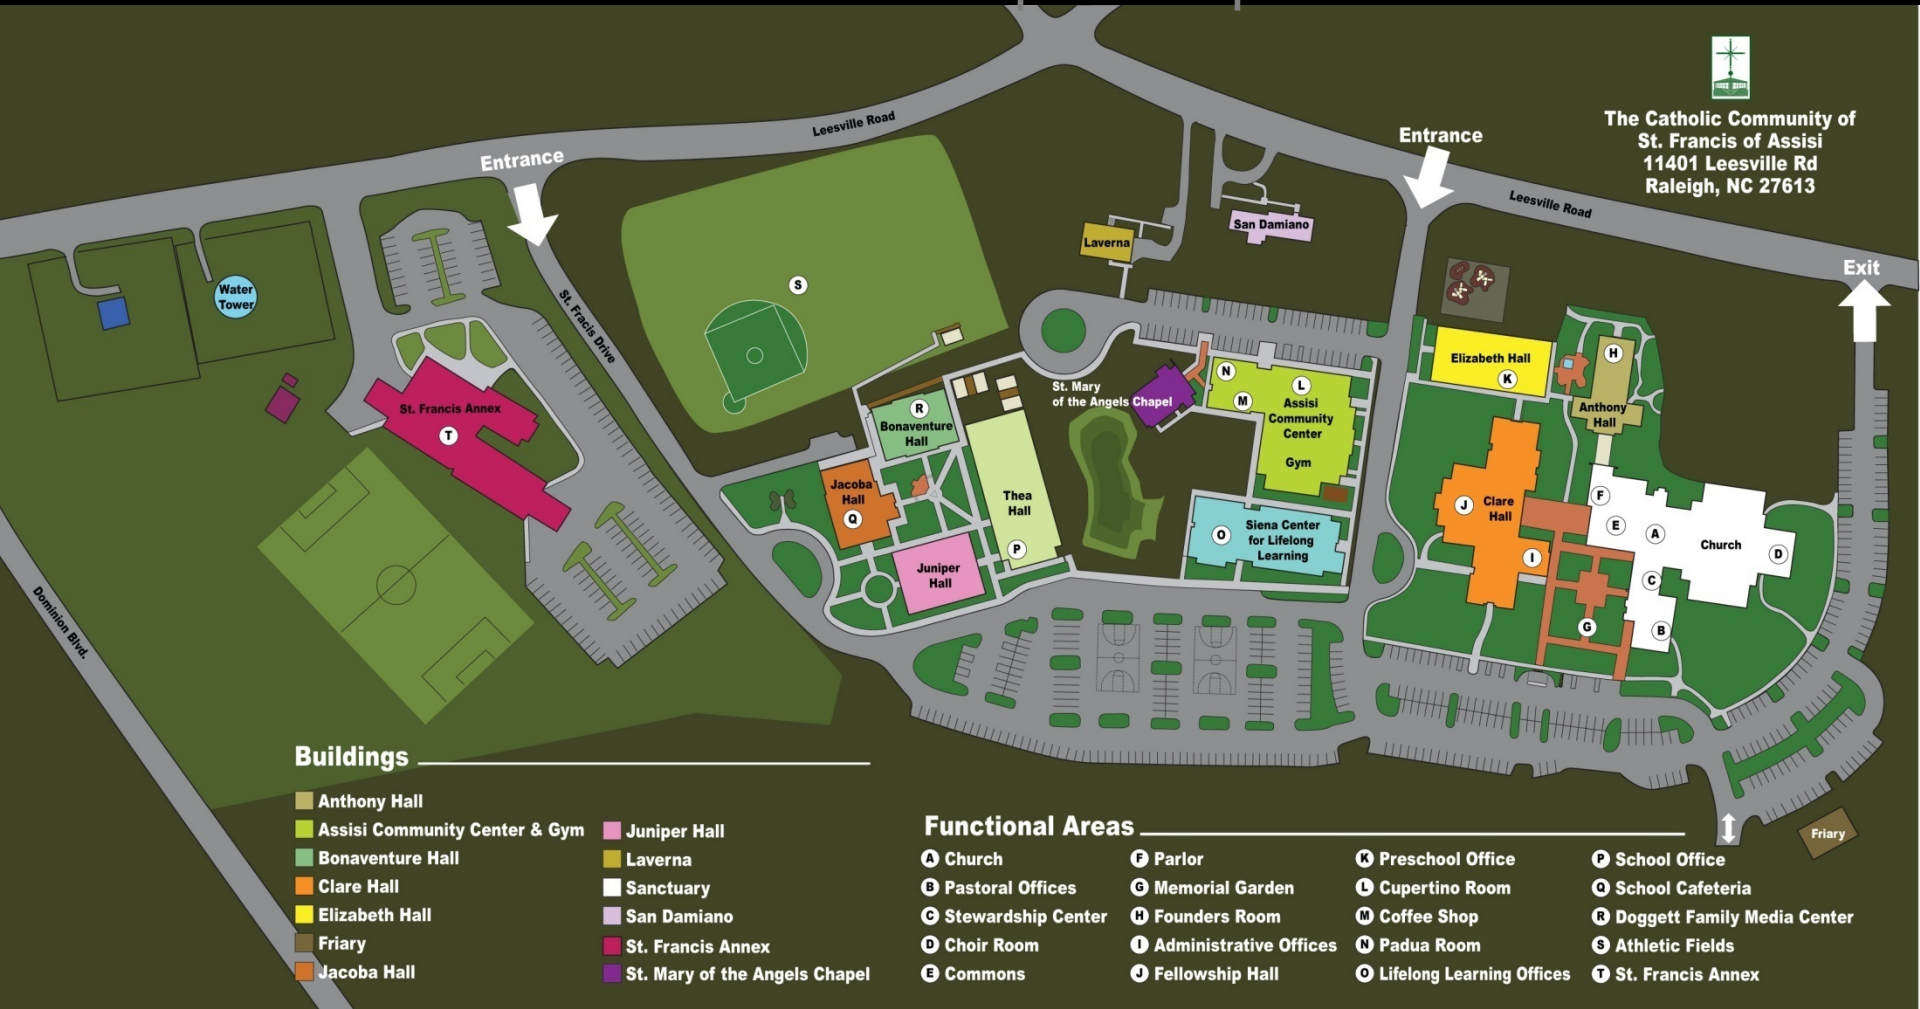

HOLINESS HOPE HOSPITALITY

THE CATHOLIC COMMUNITY OF ST. FRANCIS OF ASSISI
11401 LEESVILLE ROAD, RALEIGH, NC 27613

Parish Campus Map

Buildings

- Anthony Hall
- Assisi Community Center & Gym
- Bonaventure Hall
- Clare Hall
- Elizabeth Hall
- Friary
- Jacoba Hall
- Juniper Hall
- Laverna
- Sanctuary
- San Damiano
- St. Francis Annex
- St. Mary of the Angels Chapel

Functional Areas

- **A** Church
- **B** Pastoral Offices
- **C** Stewardship Center
- **D** Choir Room
- **E** Commons
- **F** Parlor
- **G** Memorial Garden
- **H** Founders Room
- **I** Administrative Offices
- **J** Fellowship Hall
- **K** Preschool Office
- **L** Cupertino Room
- **M** Coffee Shop
- **N** Padua Room
- **O** Lifelong Learning Offices
- **P** School Office
- **Q** School Cafeteria
- **R** Doggett Family Media Center
- **S** Athletic Fields
- **T** St. Francis Annex